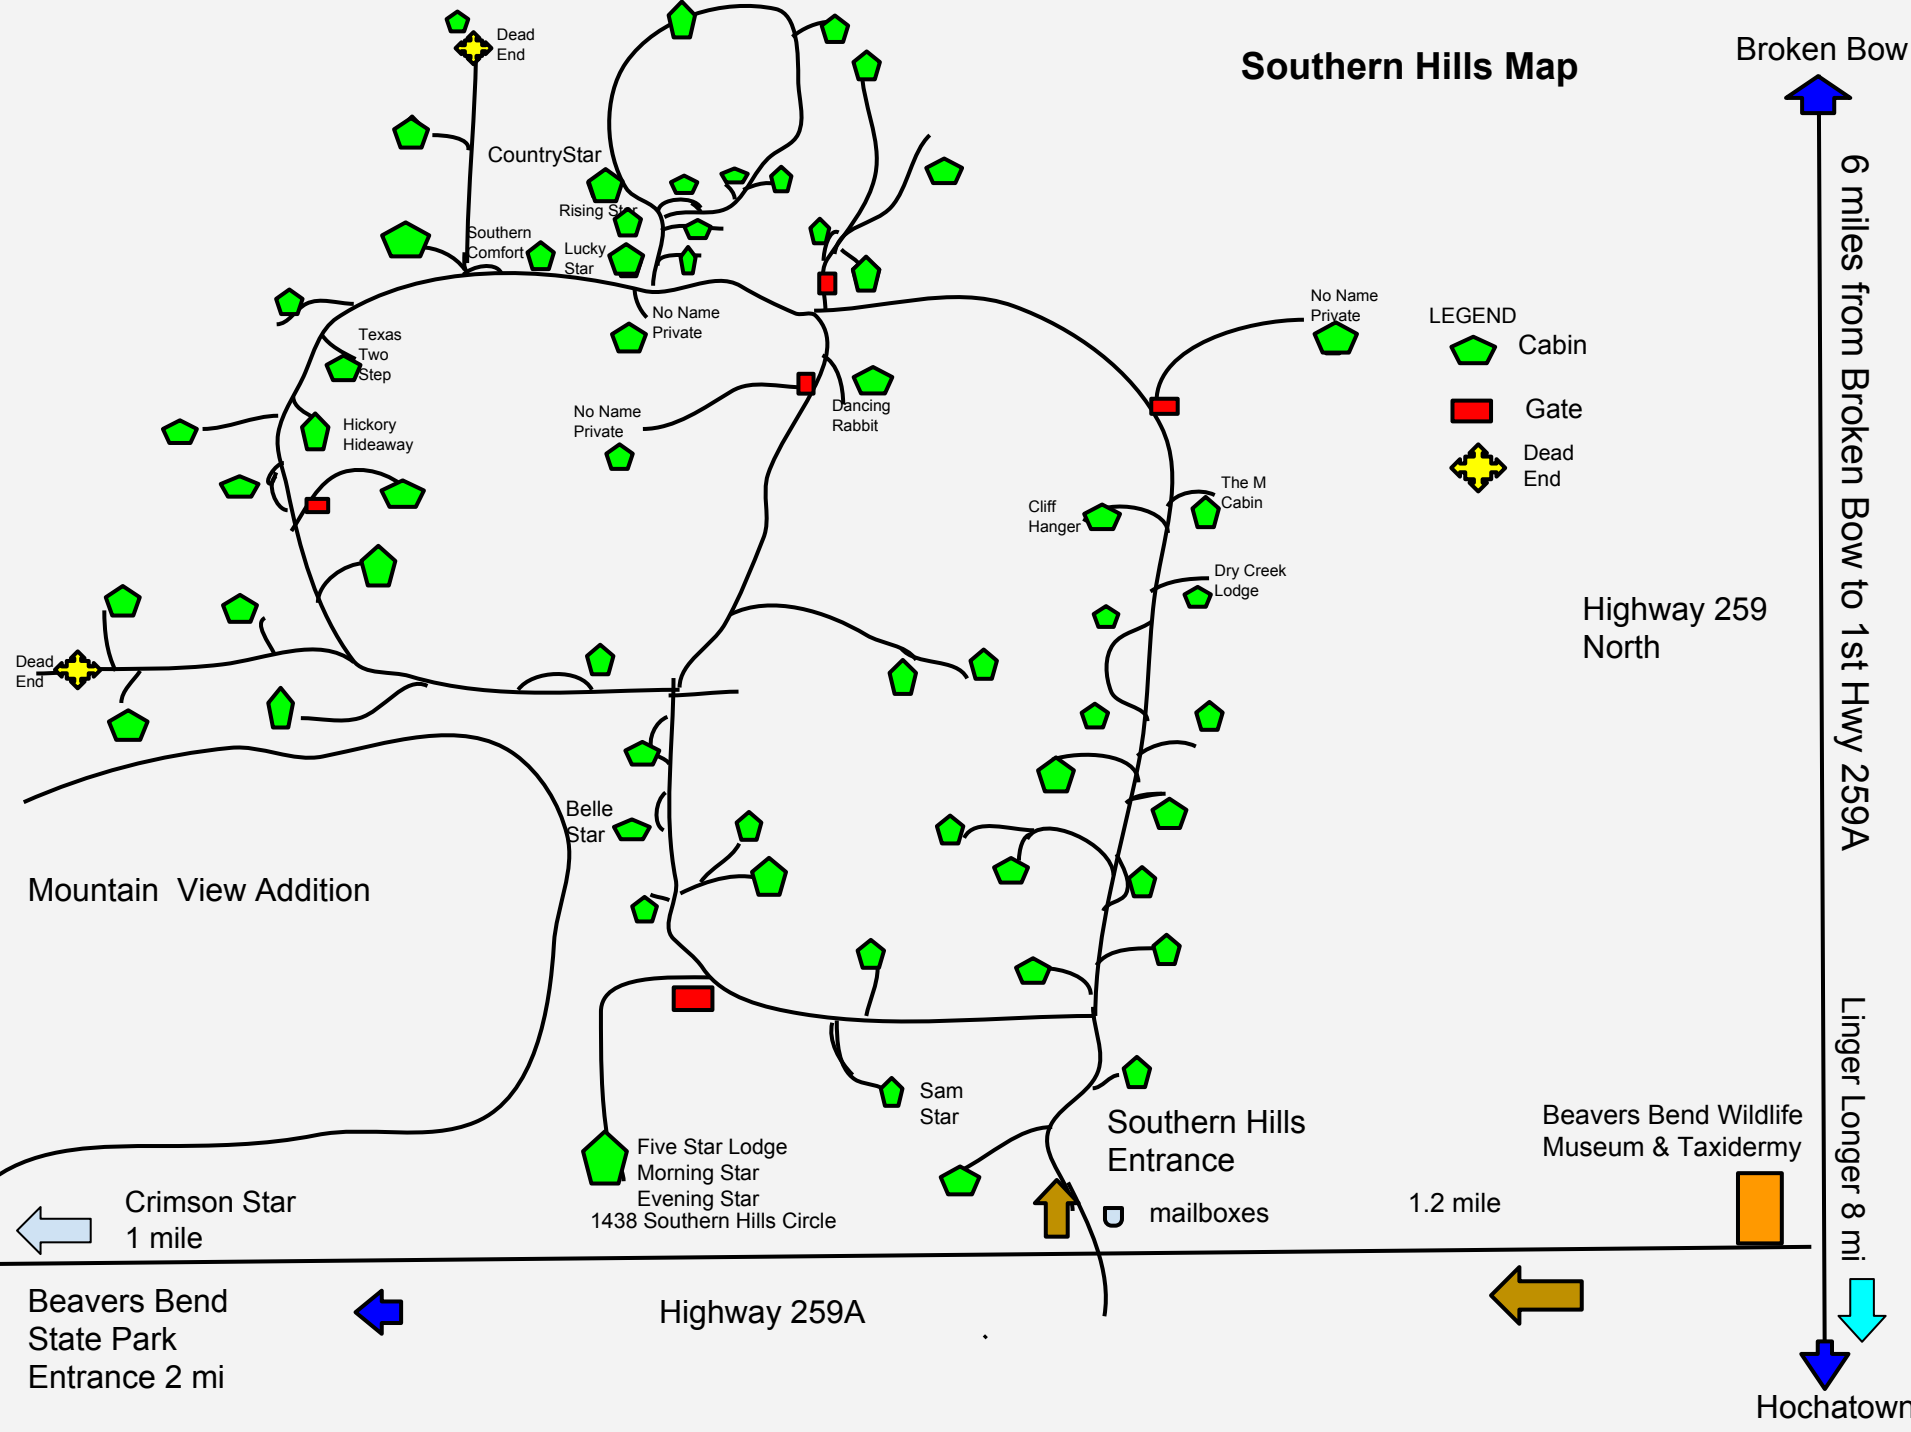

Southern Hills Map

Broken Bow

6 miles from Broken Bow to 1st Hwy 259A

Linger Longer 8 mi

Hochatown

Highway 259 North

1.2 mile

Crimson Star
1 mile

Beavers Bend State Park
Entrance 2 mi

Highway 259A

Beavers Bend Wildlife
Museum & Taxidermy

Southern Hills
Entrance

mailboxes

Five Star Lodge
Morning Star
Evening Star
1438 Southern Hills Circle

Sam Star

Belle Star

Mountain View Addition

Dead End